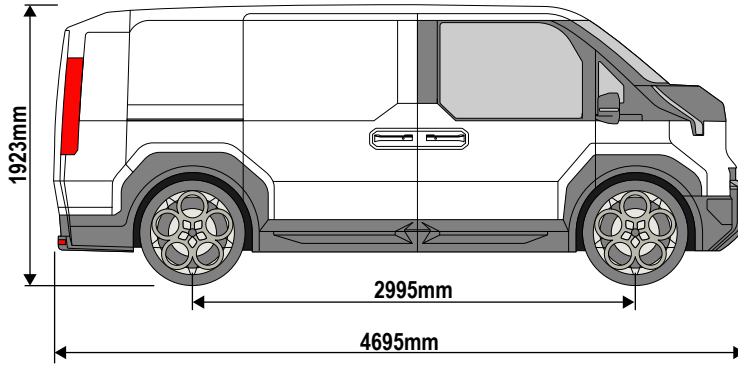

Van Guard Accessories Ltd
 Fair Oak Close, Exeter Airport Business Park,
 Exeter, Devon, EX5 2JL
 www.van-guard.co.uk

356-4

Vehicle:
 Kia PV5 2025 on
Wheel Base: L2
Roof Height: H1
Rear Doors: Twin

01

02

03