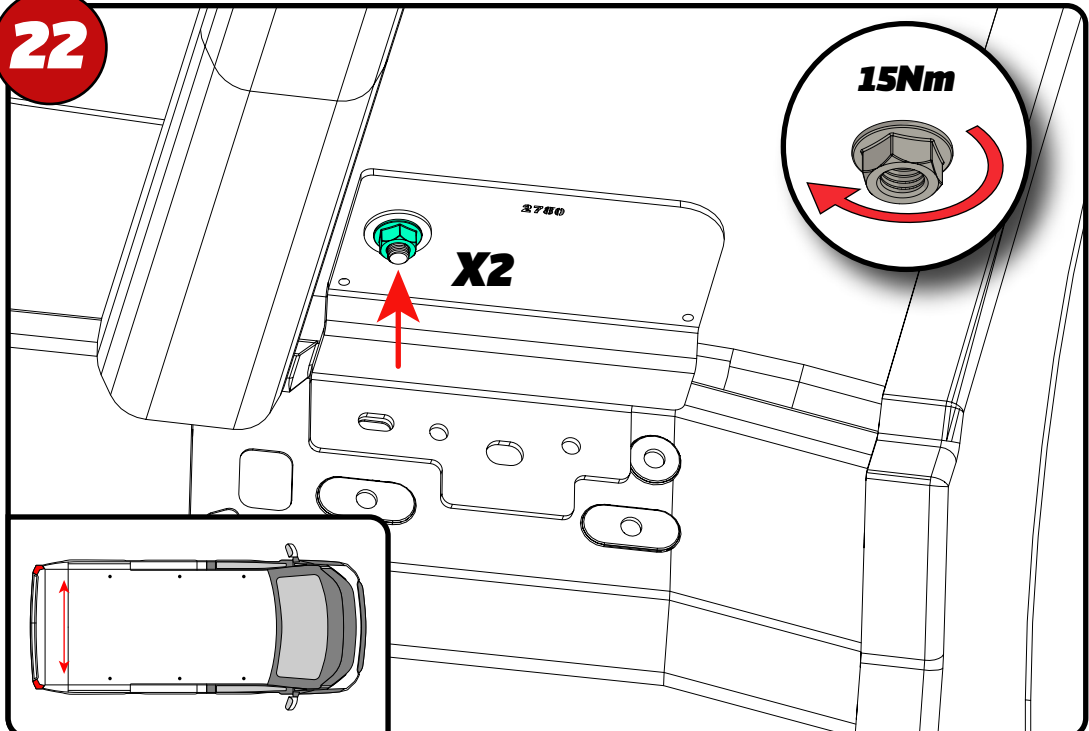

20

21

15Nm

X6

22

15Nm

X2

23

11Nm

X16