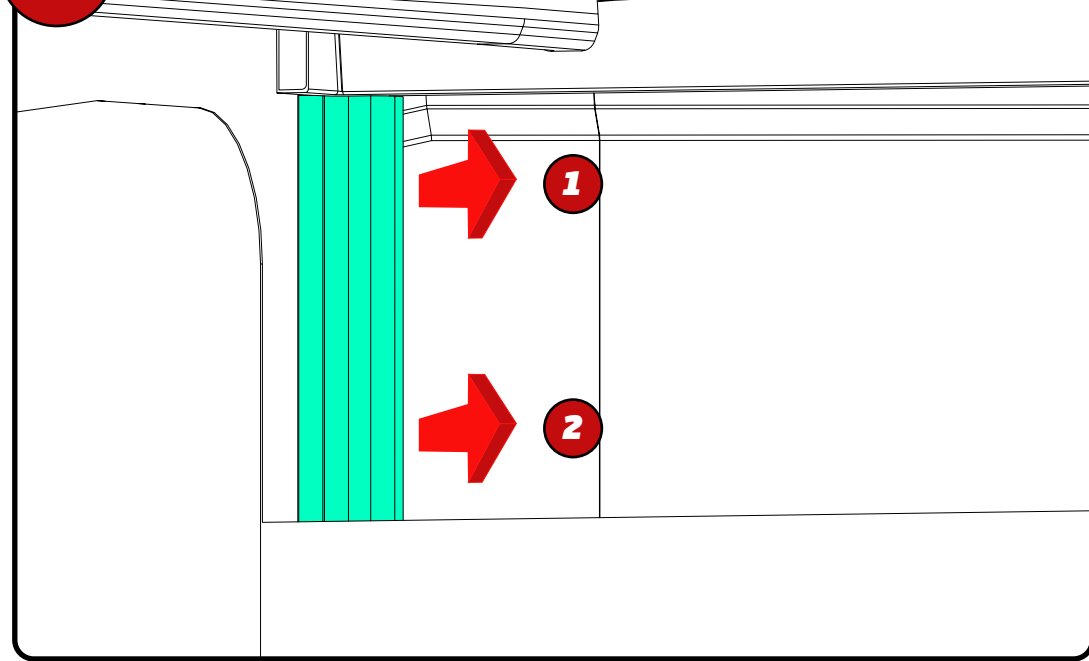

Van Guard Accessories Ltd
 Fair Oak Close, Exeter Airport Business Park,
 Exeter, Devon, EX5 2JL
 www.van-guard.co.uk

356-4

Vehicle:
 Kia PV5 2025 on
Wheel Base: L2
Roof Height: H1
Rear Doors: Twin

01

02

03