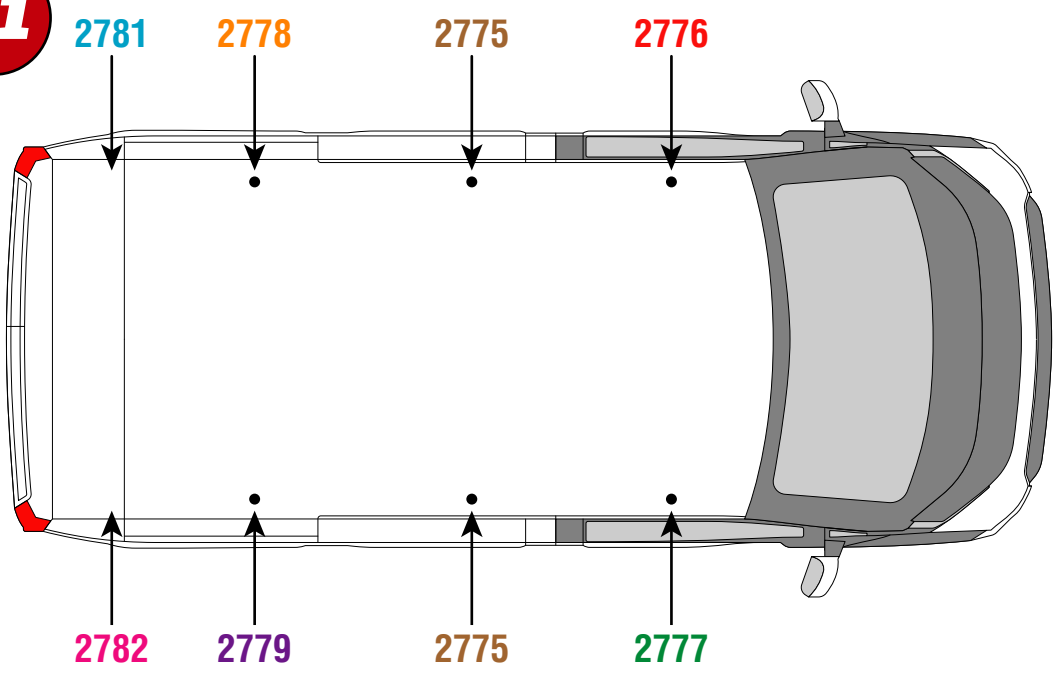

Van Guard Accessories Ltd
 Fair Oak Close, Exeter Airport Business Park,
 Exeter, Devon, EX5 2JL
 www.van-guard.co.uk

356-4

Vehicle:
 Kia PV5 2025 on
Wheel Base: L2
Roof Height: H1
Rear Doors: Twin

01

02

03