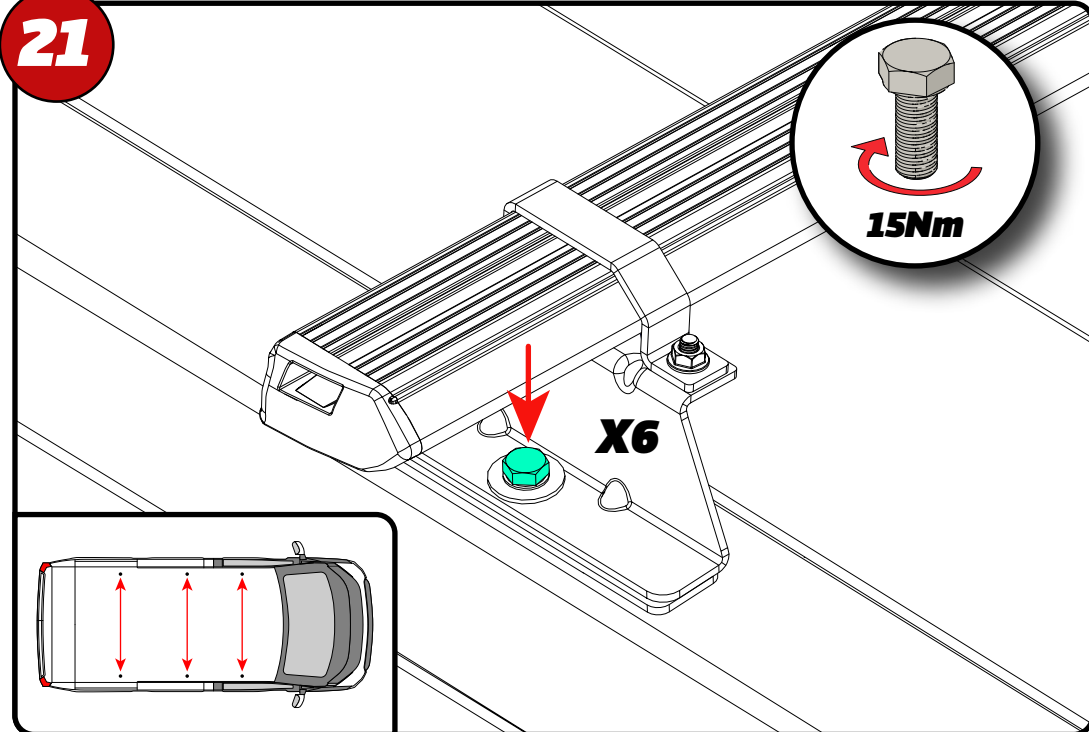

21

15Nm

X6

22