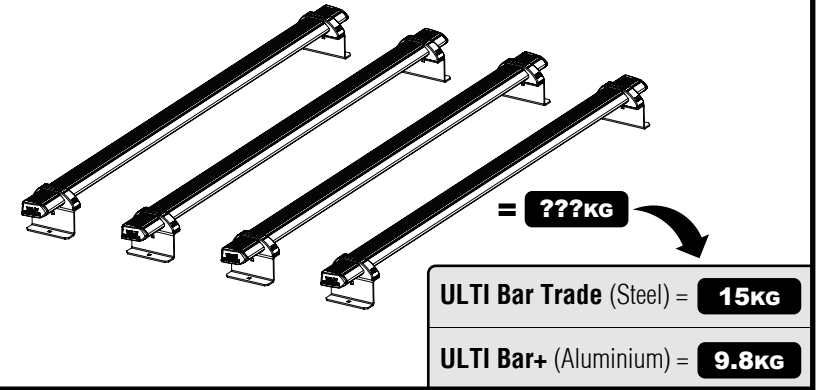

Van Guard Accessories Ltd
 Fair Oak Close, Exeter Airport Business Park,
 Exeter, Devon, EX5 2JL
 www.van-guard.co.uk

356-4

Vehicle:
 Kia PV5 2025 on
Wheel Base: L2
Roof Height: H1
Rear Doors: Twin

01

02

03