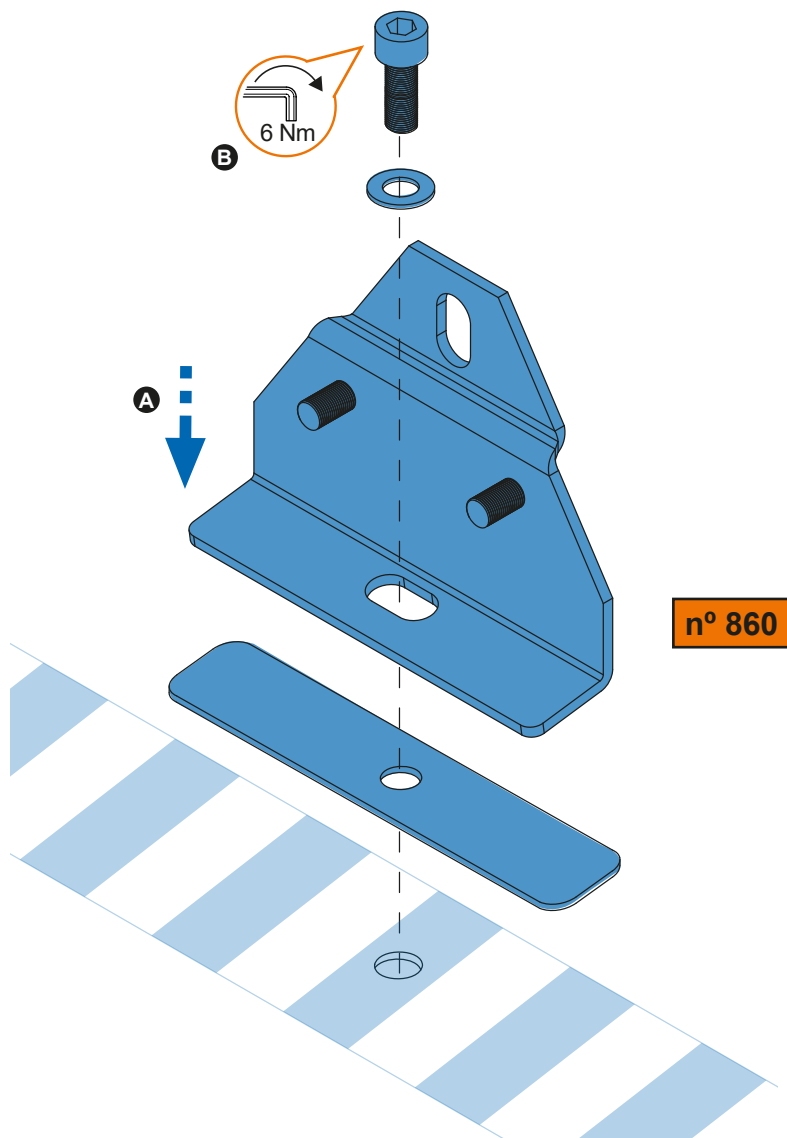

934-515

Lv7 2021-r3

Modelo-model:

Kit 8 soportes CRUZ LCV

Lote-Lot-Lot-Lot:

01-18

Peso-Weight-Poids-Gewicht:

4,38 kg / 9,66 lbs

Max: 180 kg / 400 lbs

CEE - EEC type approval:

26 R- 04 3024

CITY CRASH (✓)

CRUZBER SAU
ES-A14018311
P.I. Las Salinas II
14960 - Rute - Spain
www.cruz-products.com

3.

4.

modelo/model	X
daily (14→) 3000/H1	365 mm 14½"
daily (14→) 3520/H1	900 mm 35½"
daily (14→) 3520/H2 (3 fix point)	400 mm 15¾"
daily (14→) 3520L/H2	800 mm 31½"

5. 

6. 

7. 

8. 

Daily (14→) 3000 H1

Daily (14→) 3520 H1

Daily (14→) 3520 H2 (3 fix point)

Daily (14→) 3520L H2