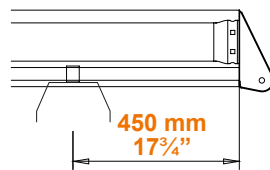

8.

**OPTIONAL
OPCIONAL**

941-109

L1H2