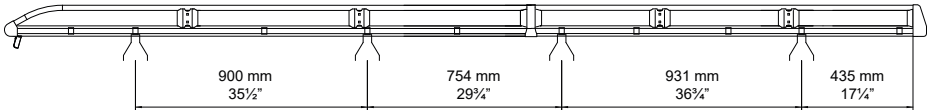

Max: 180 kg / 400 lbs

CEE - EEC type approval:

26 R- 04 3024

CITY CRASH (✓)

CRUZBER SAU
ES-A14018311
P.I. Las Salinas II
14960 - Rute - Spain
www.cruz-products.com

3.

4.

modelo/model	X
daily (14→) 3000/H1	365 mm 14½"
daily (14→) 3520/H1	900 mm 35½"
daily (14→) 3520/H2 (3 fix point)	400 mm 15¾"
daily (14→) 3520L/H2	800 mm 31½"

5. 

6. 

7. 

8. 

Daily (14→) 3000 H1

Daily (14→) 3520 H1

Daily (14→) 3520 H2 (3 fix point)

Daily (14→) 3520L H2