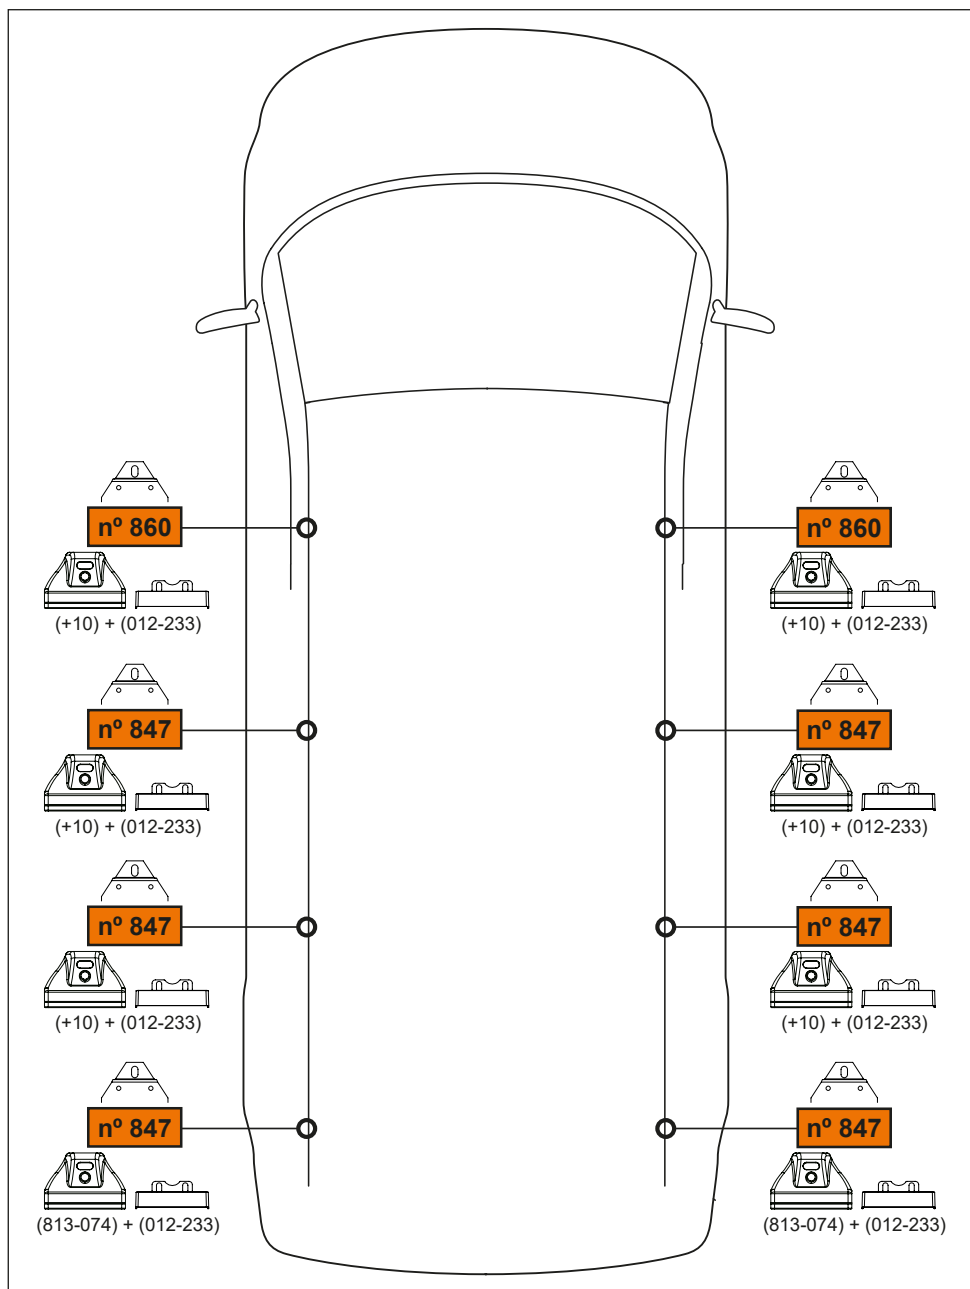

Max: 180 kg / 400 lbs

CEE - EEC type approval:

26 R- 04 3024

CITY CRASH (✓)

CRUZBER SAU
ES-A14018311
P.I. Las Salinas II
14960 - Rute - Spain
www.cruz-products.com

3.

4.

modelo/model	X
daily (14→) 3000/H1	365 mm 14½"
daily (14→) 3520/H1	900 mm 35½"
daily (14→) 3520/H2 (3 fix point)	400 mm 15¾"
daily (14→) 3520L/H2	800 mm 31½"

5. 

6. 

7. 

8. 

Daily (14→) 3000 H1

Daily (14→) 3520 H1

Daily (14→) 3520 H2 (3 fix point)

Daily (14→) 3520L H2