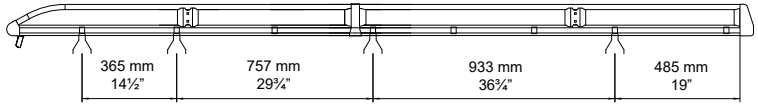

Max: 180 kg / 400 lbs

CEE - EEC type approval:

26 R- 04 3024

CITY CRASH (✓)

CRUZBER SAU
ES-A14018311
P.I. Las Salinas II
14960 - Rute - Spain
www.cruz-products.com

3.

4.

modelo/model	X
daily (14→) 3000/H1	365 mm 14½"
daily (14→) 3520/H1	900 mm 35½"
daily (14→) 3520/H2 (3 fix point)	400 mm 15¾"
daily (14→) 3520L/H2	800 mm 31½"

5. 

6. 

7. 

8. 

Daily (14→) 3000 H1

Daily (14→) 3520 H1

Daily (14→) 3520 H2 (3 fix point)

Daily (14→) 3520L H2