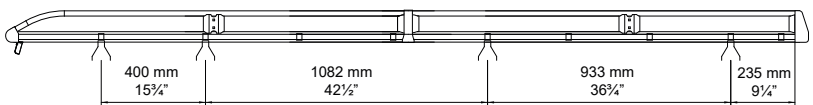

Max: 180 kg / 400 lbs

CEE - EEC type approval:

26 R- 04 3024

CITY CRASH (✓)

CRUZBER SAU
ES-A14018311
P.I. Las Salinas II
14960 - Rute - Spain
www.cruz-products.com

3.

4.

modelo/model	X
daily (14→) 3000/H1	365 mm 14½"
daily (14→) 3520/H1	900 mm 35½"
daily (14→) 3520/H2 (3 fix point)	400 mm 15¾"
daily (14→) 3520L/H2	800 mm 31½"

5. 

6. 

7. 

8. 

Daily (14→) 3000 H1

Daily (14→) 3520 H1

Daily (14→) 3520 H2 (3 fix point)

Daily (14→) 3520L H2