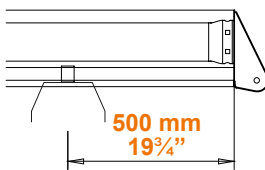

**OPTIONAL
OPCIONAL**

941-109

L1H1