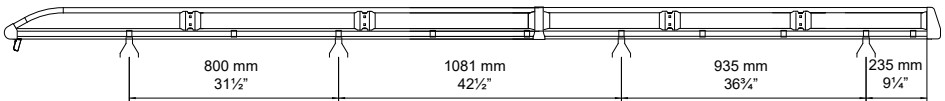

Max: 180 kg / 400 lbs

CEE - EEC type approval:

26 R- 04 3024

CITY CRASH (✓)

CRUZBER SAU
ES-A14018311
P.I. Las Salinas II
14960 - Rute - Spain
www.cruz-products.com

3.

4.

modelo/model	X
daily (14→) 3000/H1	365 mm 14½"
daily (14→) 3520/H1	900 mm 35½"
daily (14→) 3520/H2 (3 fix point)	400 mm 15¾"
daily (14→) 3520L/H2	800 mm 31½"

5. 

6. 

7. 

8. 

Daily (14→) 3000 H1

Daily (14→) 3520 H1

Daily (14→) 3520 H2 (3 fix point)

Daily (14→) 3520L H2