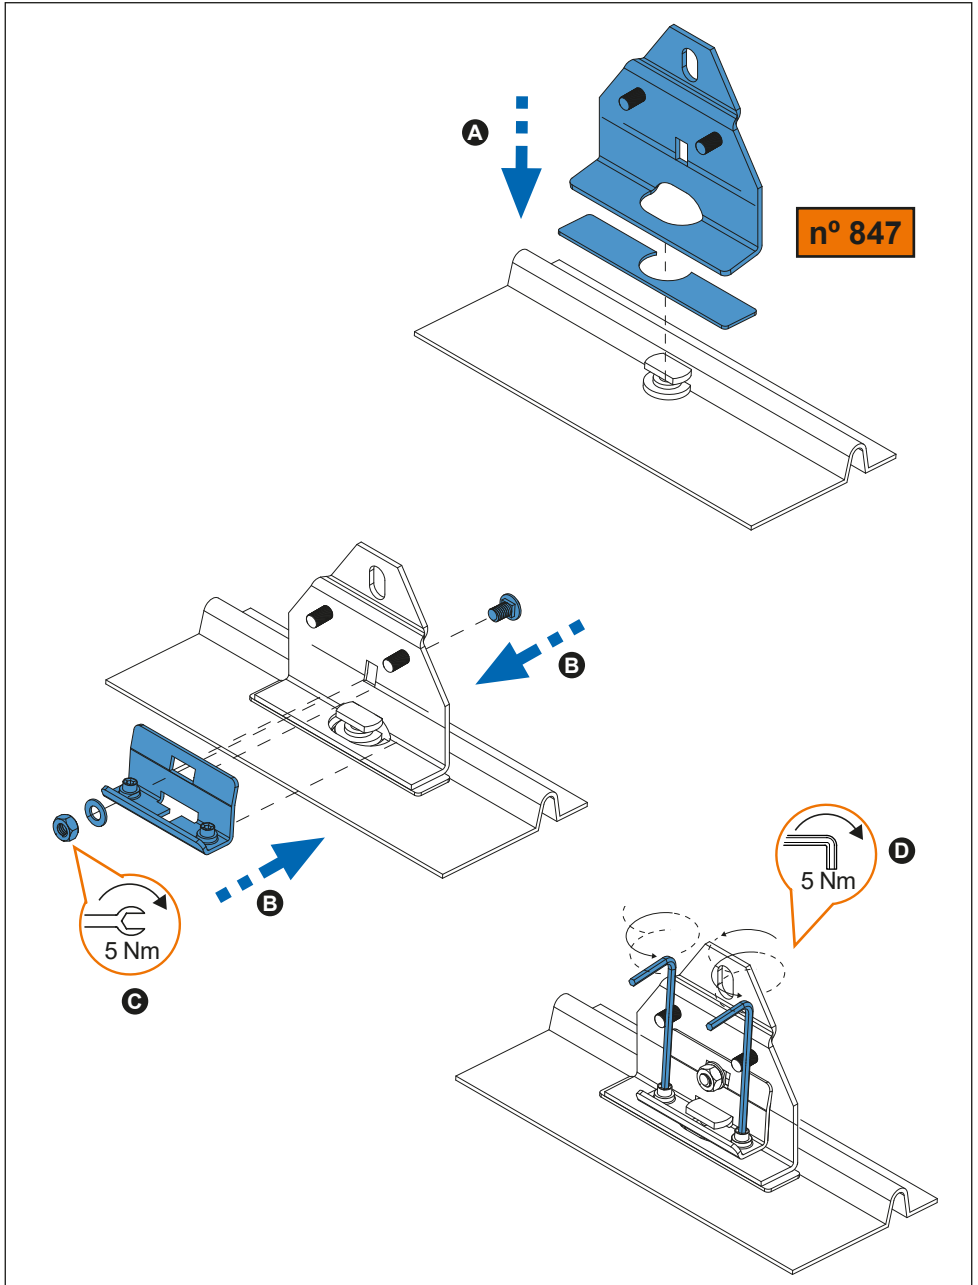

934-515

Lv7 2021-r3

Modelo-model:

Kit 8 soportes CRUZ LCV

Lote-Lot-Lot-Lot:

01-18

Peso-Weight-Poids-Gewicht:

4,38 kg / 9,66 lbs

Max: 180 kg / 400 lbs

CEE - EEC type approval:

26 R- 04 3024

CITY CRASH (✓)

CRUZBER SAU
ES-A14018311
P.I. Las Salinas II
14960 - Rute - Spain
www.cruz-products.com

3.

4.

modelo/model	X
daily (14→) 3000/H1	365 mm 14½"
daily (14→) 3520/H1	900 mm 35½"
daily (14→) 3520/H2 (3 fix point)	400 mm 15¾"
daily (14→) 3520L/H2	800 mm 31½"

5. 

6. 

7. 

8. 

Daily (14→) 3000 H1

Daily (14→) 3520 H1

Daily (14→) 3520 H2 (3 fix point)

Daily (14→) 3520L H2