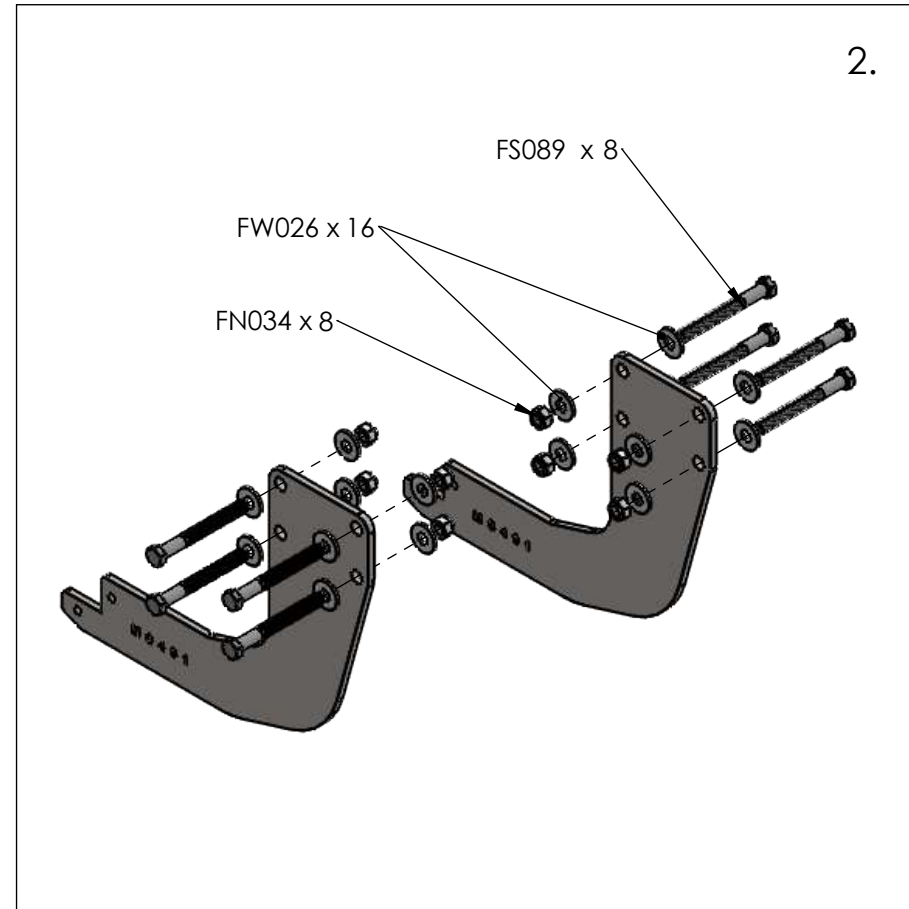

# FITTING INSTRUCTIONS

FITTING INSTRUCTIONS

FITTING KIT CONTENTS FK952  
(1:1)

1.

FW020 (M8) x 4

SAFESTEP	✗
IMPACT STEP	✓

FS089 (M12 x 110mm) x 8

FW026 (M12) x 16

FN034 (M12) x 8

FB006 (M8 x 30mm) x 4

FW021 (M8) x 8

FN006 (M8) x 4

FITTING TIME: 20 Minutes

2.

x 1

13mm x 1

19mm x 1

19mm x 1

18mm x 1

13mm x 1

FITTING INSTRUCTIONS

FITTING INSTRUCTIONS