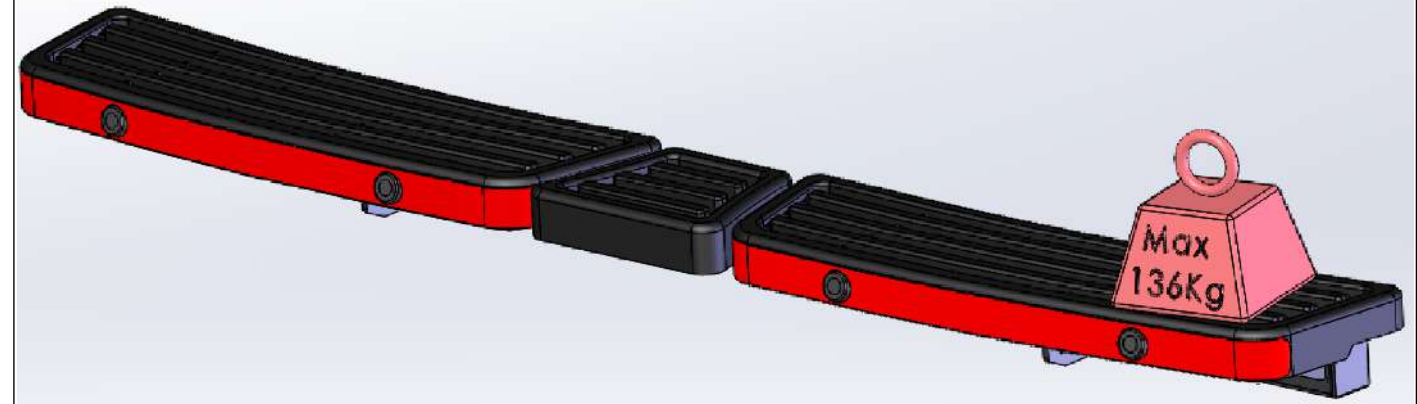

# FITTING INSTRUCTIONS

FITTING INSTRUCTIONS

FITTING KIT CONTENTS FK952  
(1:1)

1.

FW020 (M8) x 4

SAFESTEP	✗
IMPACT STEP	✓

FS089 (M12 x 110mm) x 8

FW026 (M12) x 16

FN034 (M12) x 8

FB006 (M8 x 30mm) x 4

FW021 (M8) x 8

FN006 (M8) x 4

FITTING TIME: 20 Minutes

2.

x 1

13mm x 1