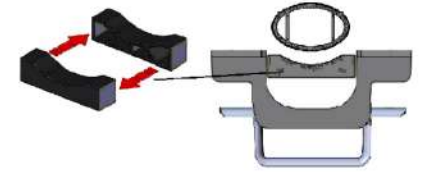

FW001 (M6) x 2

MS393 x 16

(PS042) x 2

(x 1)

(10mm x 1)

(13mm x 1)

(x 1)

**A**

Rhino Aluminium Rack

Rhino Modular Rack

Rhino Delta Bars

Rhino KammBar

**B**

A

B