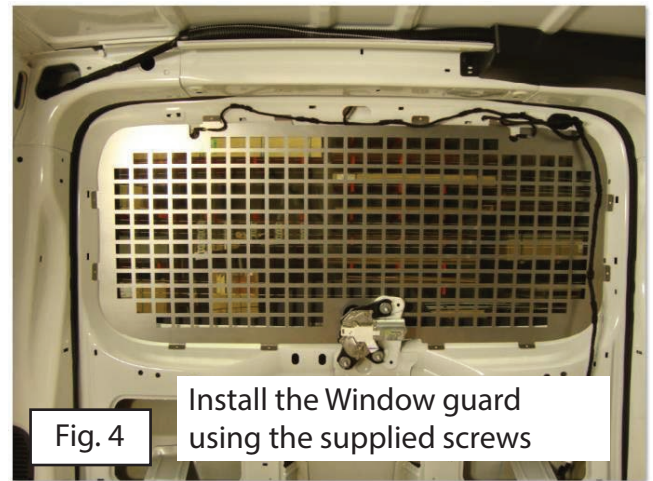

# Mounting instructions

Window guard tailgate

**Citroën Jumpy 2016+**  
**Peugeot Expert 2016+**  
**Toyota Pro Ace 2016+**

60 Min.

Version: November 2018