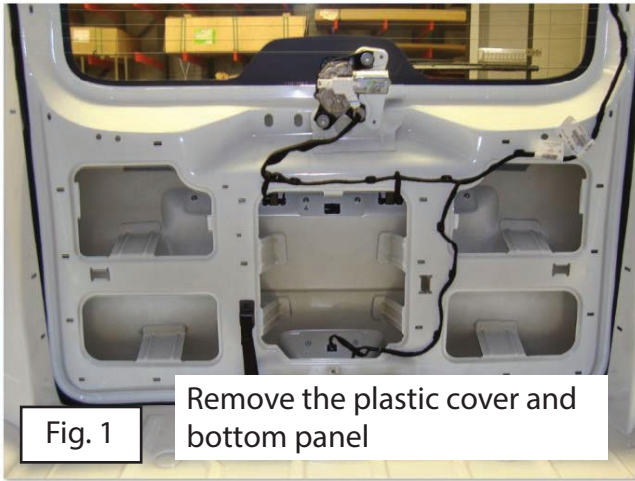

# Mounting instructions

Window guard tailgate

**Citroën Jumpy 2016+**  
**Peugeot Expert 2016+**  
**Toyota Pro Ace 2016+**

60 Min.

Version: November 2018