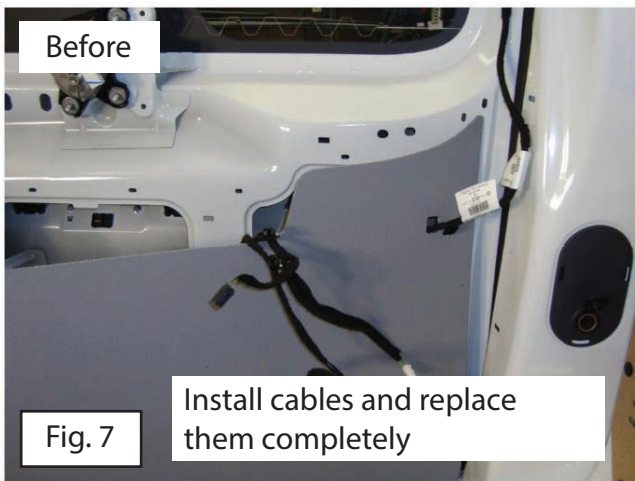

# Mounting instructions

Window guard tailgate

**Citroën Jumpy 2016+**  
**Peugeot Expert 2016+**  
**Toyota Pro Ace 2016+**

60 Min.

Version: November 2018