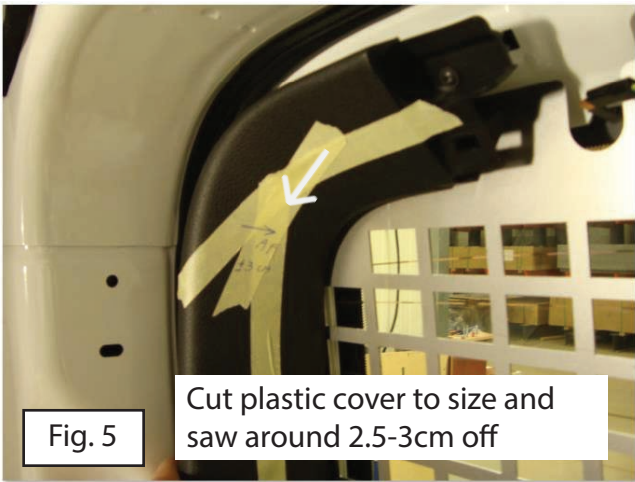

# Mounting instructions

Window guard tailgate

**Citroën Jumpy 2016+**  
**Peugeot Expert 2016+**  
**Toyota Pro Ace 2016+**

60 Min.

Version: November 2018