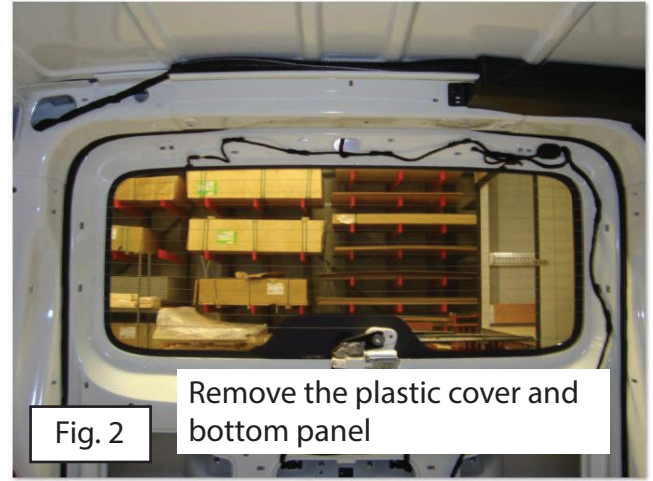

# Mounting instructions

Window guard tailgate

**Citroën Jumpy 2016+**  
**Peugeot Expert 2016+**  
**Toyota Pro Ace 2016+**

60 Min.

Version: November 2018