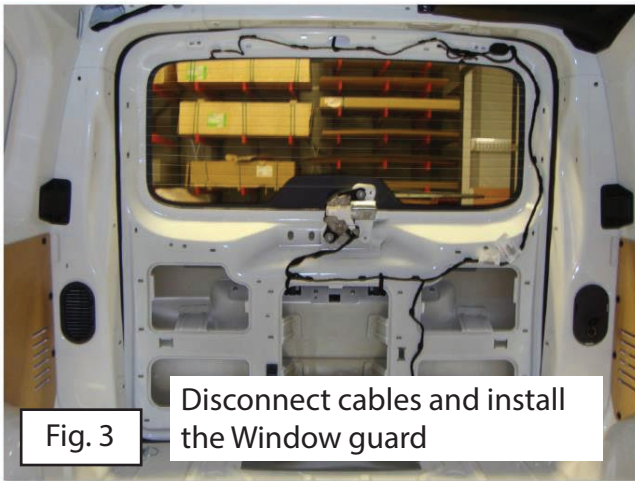

# Mounting instructions

Window guard tailgate

**Citroën Jumpy 2016+**  
**Peugeot Expert 2016+**  
**Toyota Pro Ace 2016+**

60 Min.

Version: November 2018