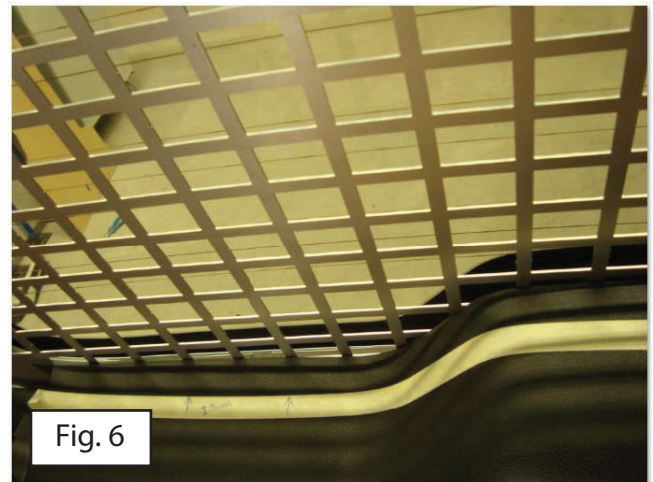

# Mounting instructions

Window guard tailgate

**Citroën Jumpy 2016+**  
**Peugeot Expert 2016+**  
**Toyota Pro Ace 2016+**

60 Min.

Version: November 2018