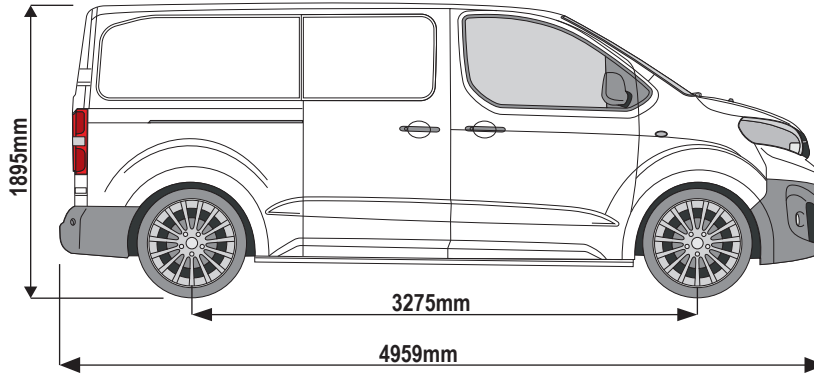

333-3

Vehicle:

- Citroen Dispatch: 2016 on (L2)
- Fiat Scudo: 2022 on (L2)
- Peugeot Expert: 2016 on (L2)
- Toyota Pro-Ace: 2016 on (L2)
- Vauxhall Vivaro: 2019 on (L1)

Wheel Base: See above

Roof Height: H1 / Standard

Rear Doors: All