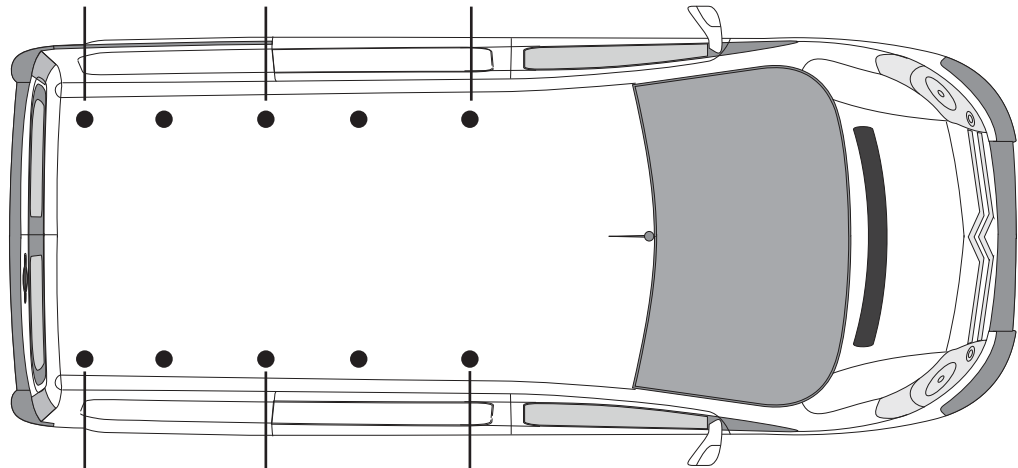

1

ME0827 ME0825 ME0824