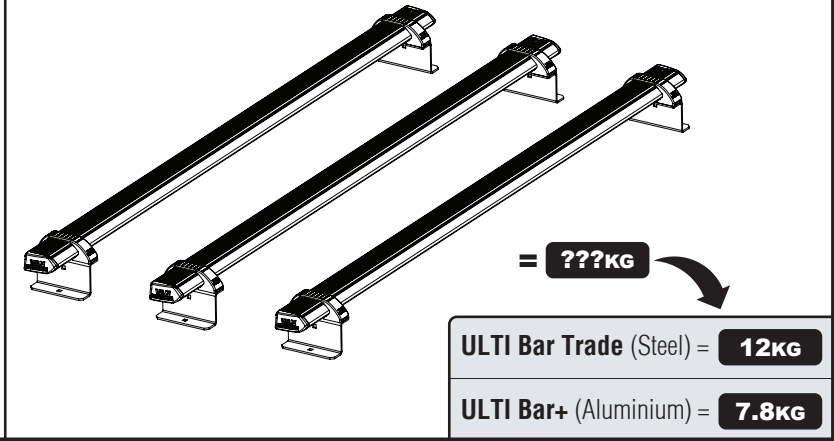

333-3

Vehicle:

- Citroen Dispatch: 2016 on (L2)
- Fiat Scudo: 2022 on (L2)
- Peugeot Expert: 2016 on (L2)
- Toyota Pro-Ace: 2016 on (L2)
- Vauxhall Vivaro: 2019 on (L1)

Wheel Base: See above

Roof Height: H1 / Standard

Rear Doors: All