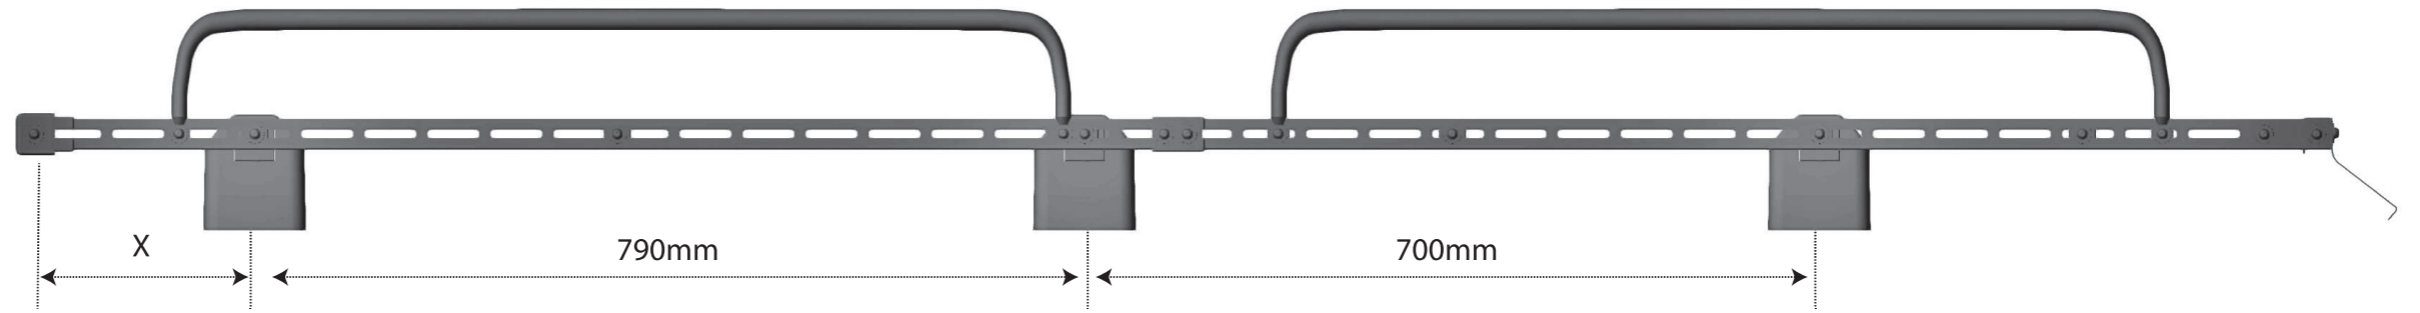

- CITROËN BERLINGO III (M) L1 H1 (2018)
- OPEL COMBO E (M) L1 H1 (2018)
- PEUGEOT PARTNER III (M) L1 H1 (2018)