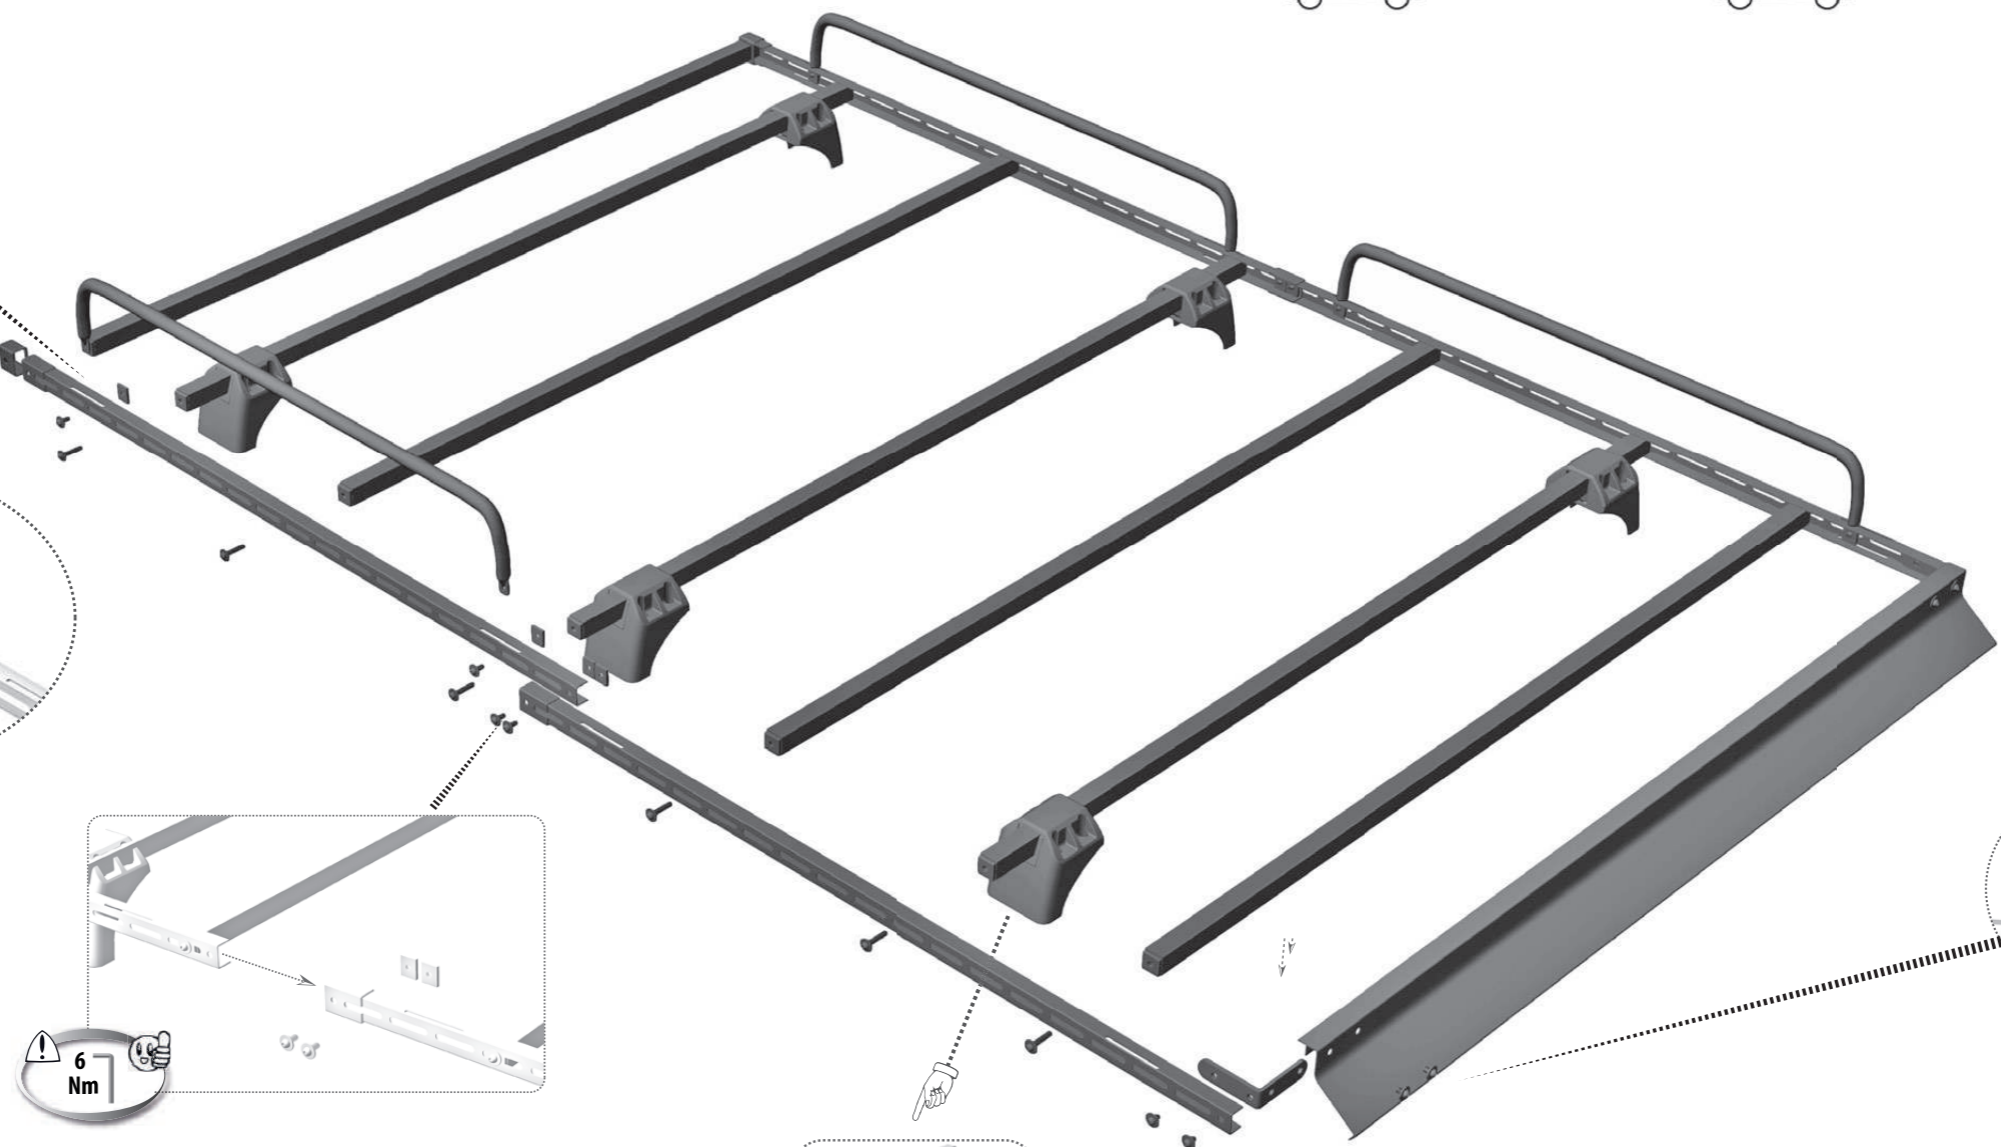

- CITROËN BERLINGO III (M) L1 H1 (2018)
- OPEL COMBO E (M) L1 H1 (2018)
- PEUGEOT PARTNER III (M) L1 H1 (2018)