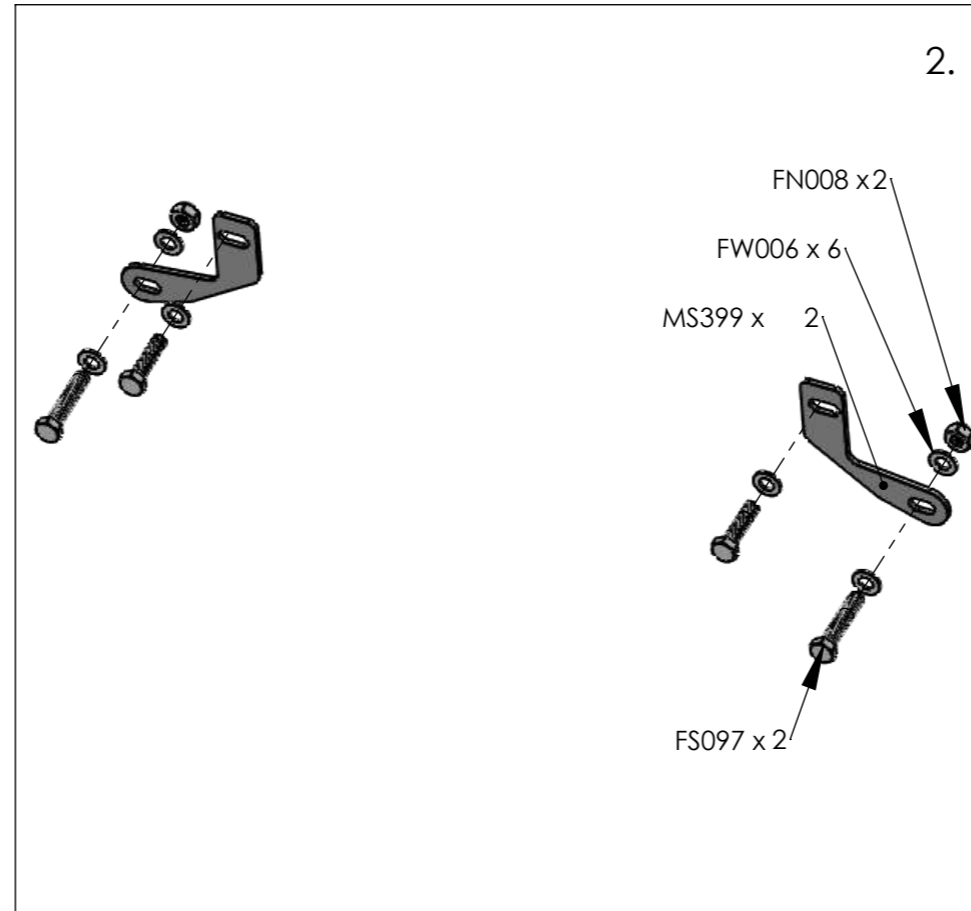

FITTING INSTRUCTIONS

FITTING INSTRUCTIONS

FITTING KIT CONTENTS FK887
(1:1)

FITTING TIME: 30 Minutes

FW020 (M8) x 4

ACCESSSTEP	✗
IMPACT STEP	✓

FW006 (M10) x 6

FB006 (M8 x 30) x 4

FS097 (M10 x 50) x 2

FN006 (M8) x 4

FS096 (M10 x 40) x 2

FW021 (M8) x 8

FN008 (M10) x 2

MS399 x 2

FITTING INSTRUCTIONS

FITTING INSTRUCTIONS