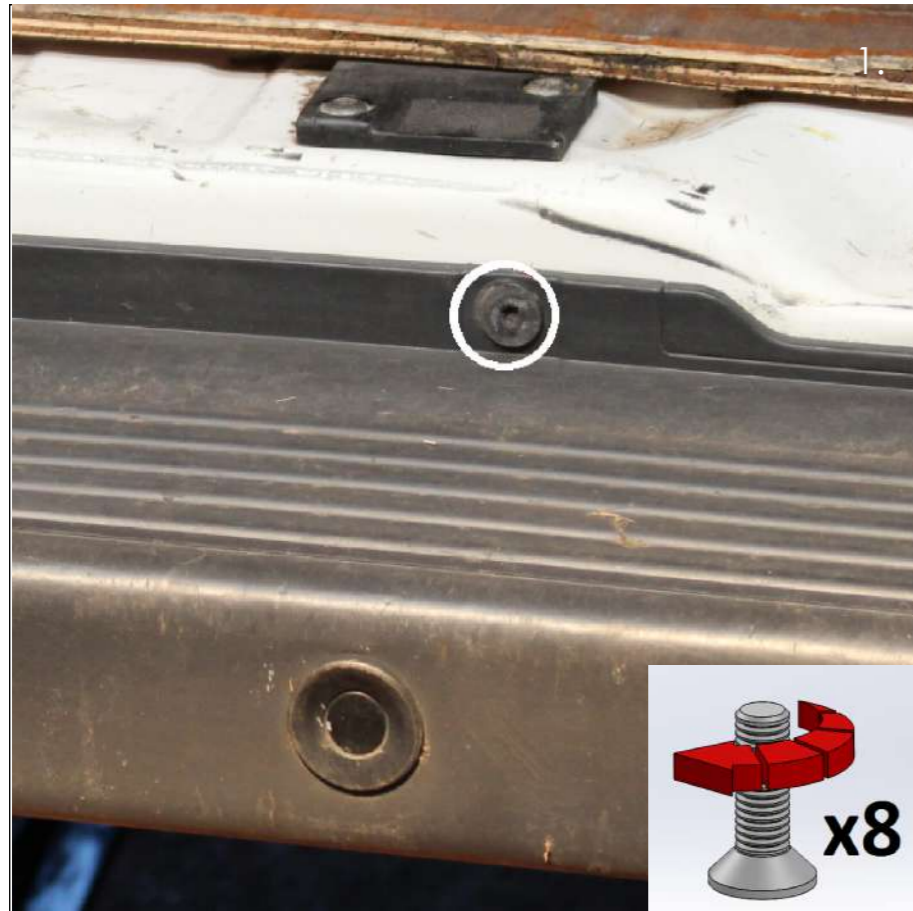

FITTING INSTRUCTIONS