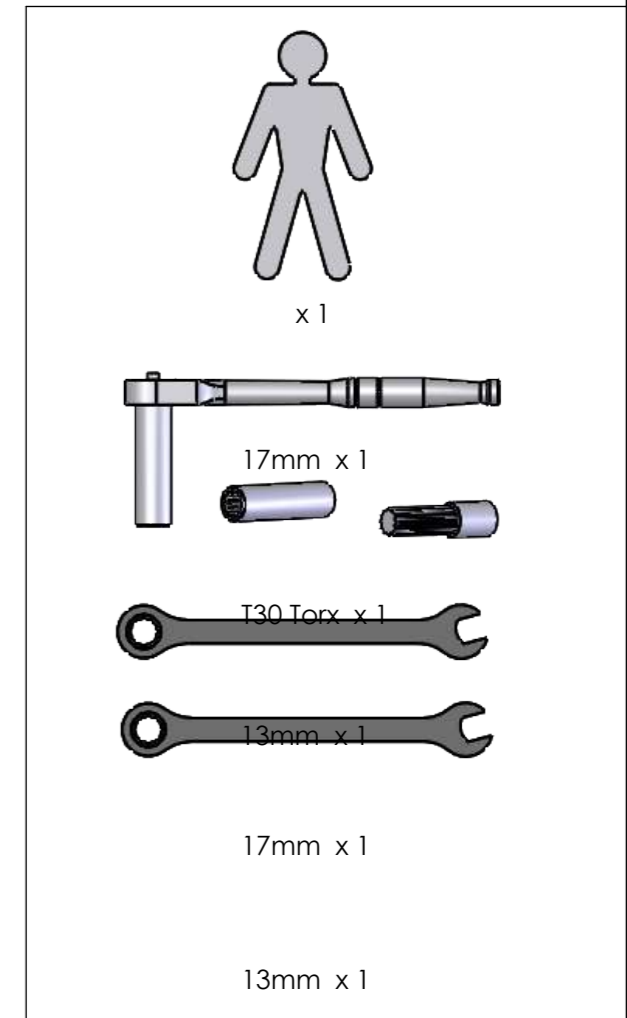

FITTING INSTRUCTIONS

FITTING INSTRUCTIONS

FITTING KIT CONTENTS FK887
(1:1)

FITTING TIME: 30 Minutes

FW020 (M8) x 4

ACCESSSTEP	✗
IMPACT STEP	✓

FW006 (M10) x 6

FB006 (M8 x 30) x 4

FS097 (M10 x 50) x 2

FN006 (M8) x 4

FS096 (M10 x 40) x 2

FW021 (M8) x 8

FN008 (M10) x 2

MS399 x 2

FITTING INSTRUCTIONS

FITTING INSTRUCTIONS