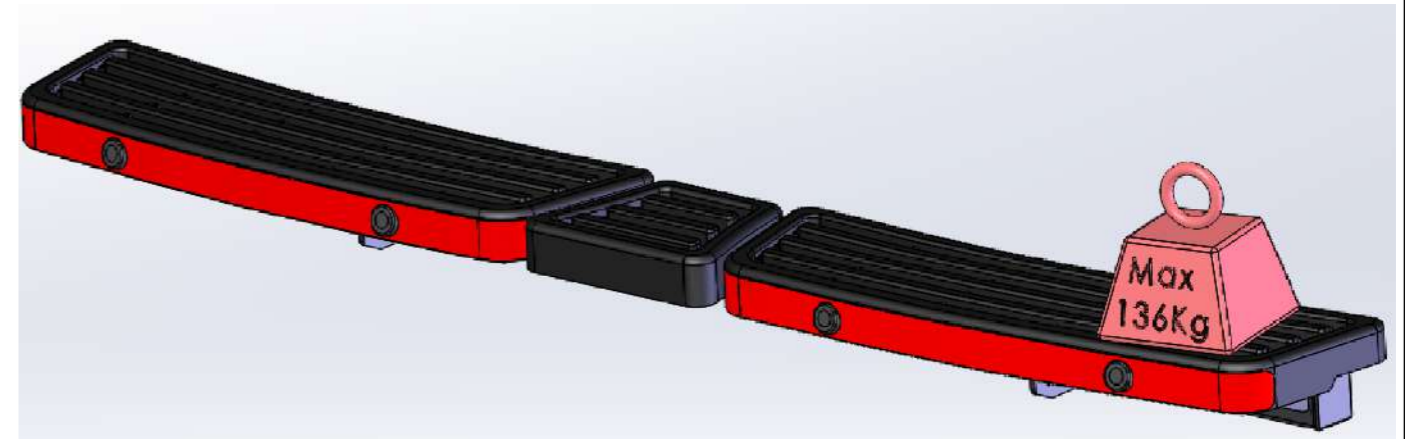

FITTING INSTRUCTIONS

FITTING INSTRUCTIONS

FITTING KIT CONTENTS FK887
(1:1)

FITTING TIME: 30 Minutes

FW020 (M8) x 4

ACCESSSTEP	✗
IMPACT STEP	✓

FW006 (M10) x 6

FB006 (M8 x 30) x 4

FS097 (M10 x 50) x 2

FN006 (M8) x 4

FS096 (M10 x 40) x 2

FW021 (M8) x 8

FN008 (M10) x 2

MS399 x 2

FITTING INSTRUCTIONS

FITTING INSTRUCTIONS