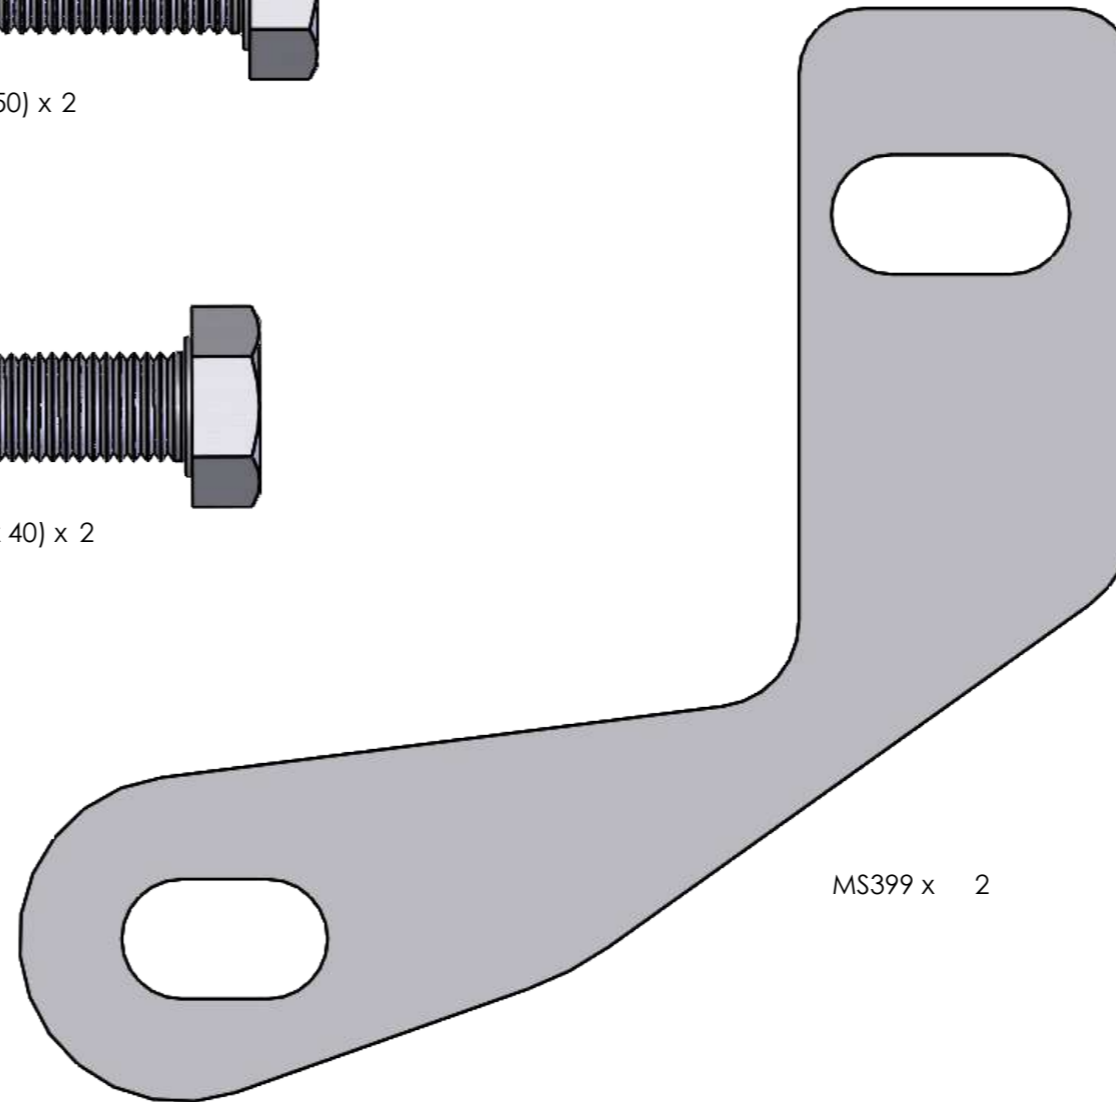

FITTING INSTRUCTIONS

FITTING INSTRUCTIONS

FITTING KIT CONTENTS FK887
(1:1)

FITTING TIME: 30 Minutes

FW020 (M8) x 4

ACCESSSTEP	✗
IMPACT STEP	✓

FW006 (M10) x 6

FB006 (M8 x 30) x 4

FS097 (M10 x 50) x 2

FN006 (M8) x 4

FS096 (M10 x 40) x 2

FW021 (M8) x 8

FN008 (M10) x 2

MS399 x 2

FITTING INSTRUCTIONS

FITTING INSTRUCTIONS