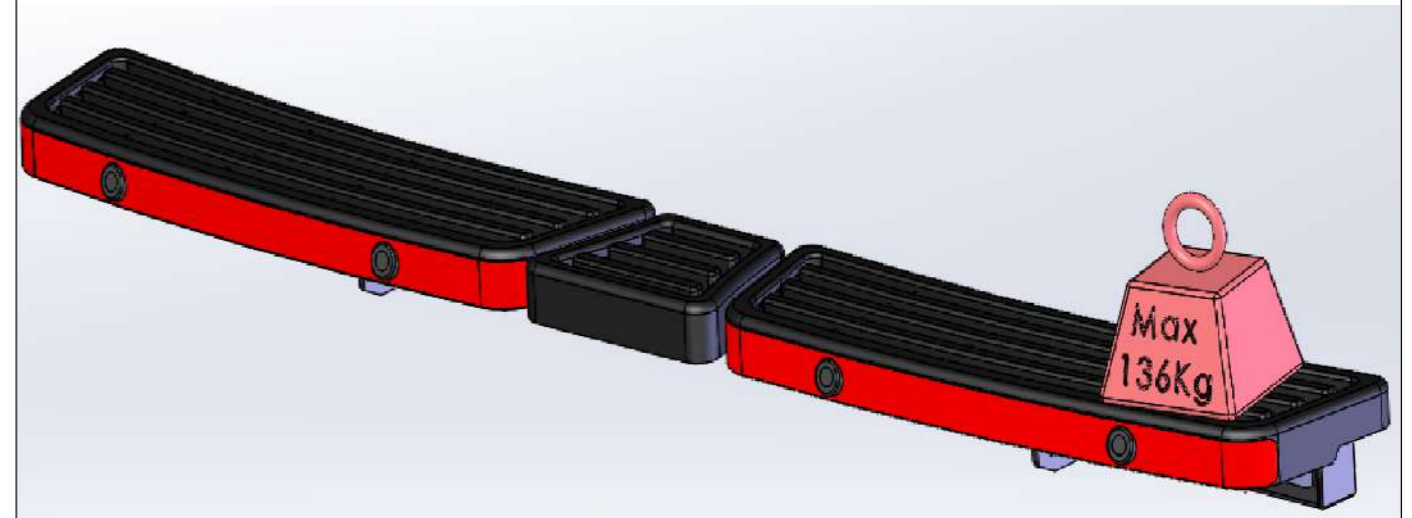

FITTING INSTRUCTIONS

FITTING INSTRUCTIONS

FITTING KIT CONTENTS FK883
(1:1)

1.

FW020 (M8) x 4

| | |
|-------------|---|
| ACCESSESTEP | ✗ |
| IMPACT STEP | ✓ |

FB006 (M8 x 30) x 4

FS115 (M14 x 40) x 4

FN006 (M8) x 4

4010367-FW030 (M14) x 4

FW021 (M8) x 8

FW031 (M14) x 4

FITTING TIME: 20 Minutes

2.

x 1

22mm x 1