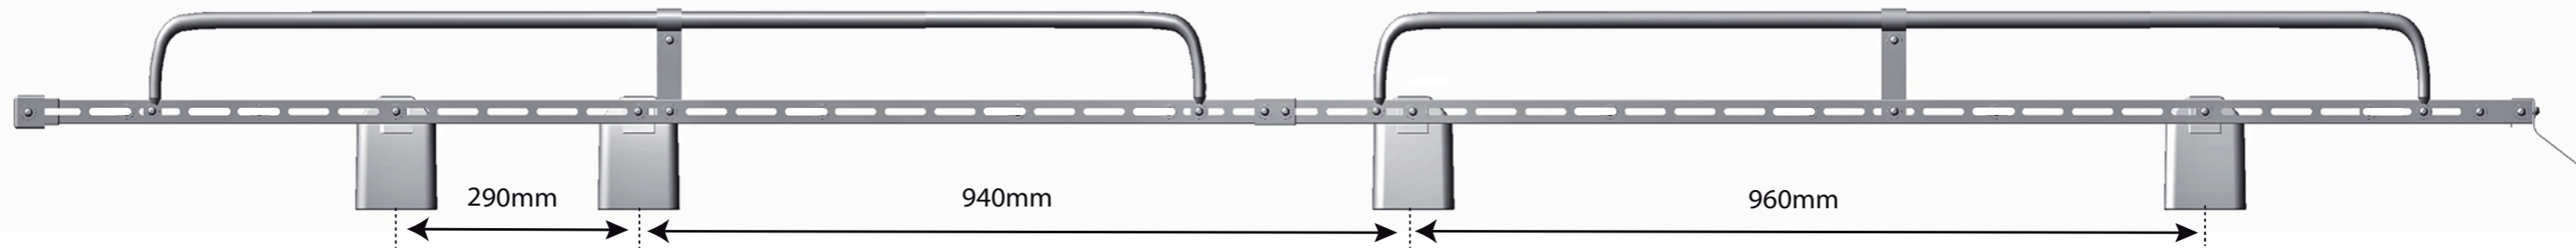

- CITOËN JUMPER I (1994- 2006)
- FIAT DUCATO II (1994 - 2006)
- PEUGEOT BOXER I (1994 - 2006)

- NISSAN INTERSTAR (1997- 2010)
- OPEL MOVANO A (1997 - 2010)
- RENAULT MASTER II (1997 - 2010)

KIT CARGO-TECK