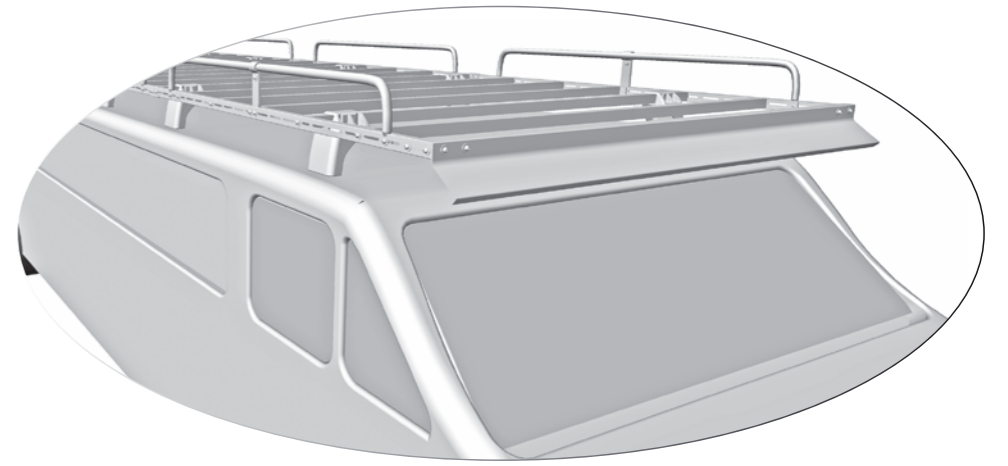

KIT CARGO-TECK

- NISSAN NV400 L2 H2 (2010->)
- OPEL MOVANO B L2 H2 (2010->)
- RENAULT MASTER III L2 H2 (2010->)