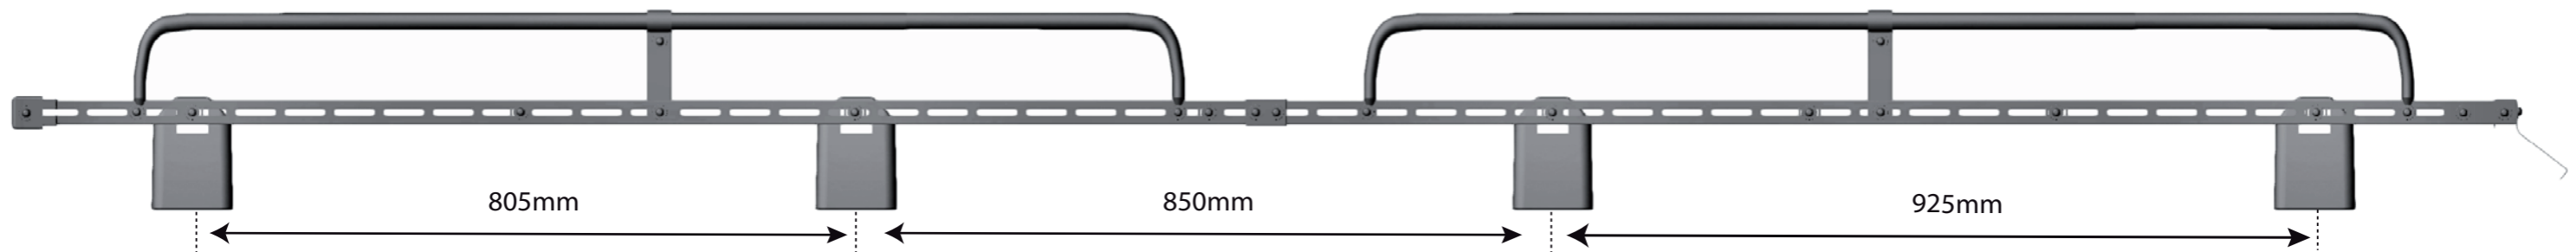

KIT CARGO-TECK

- NISSAN NV400 L2 H2 (2010->)
- OPEL MOVANO B L2 H2 (2010->)
- RENAULT MASTER III L2 H2 (2010->)