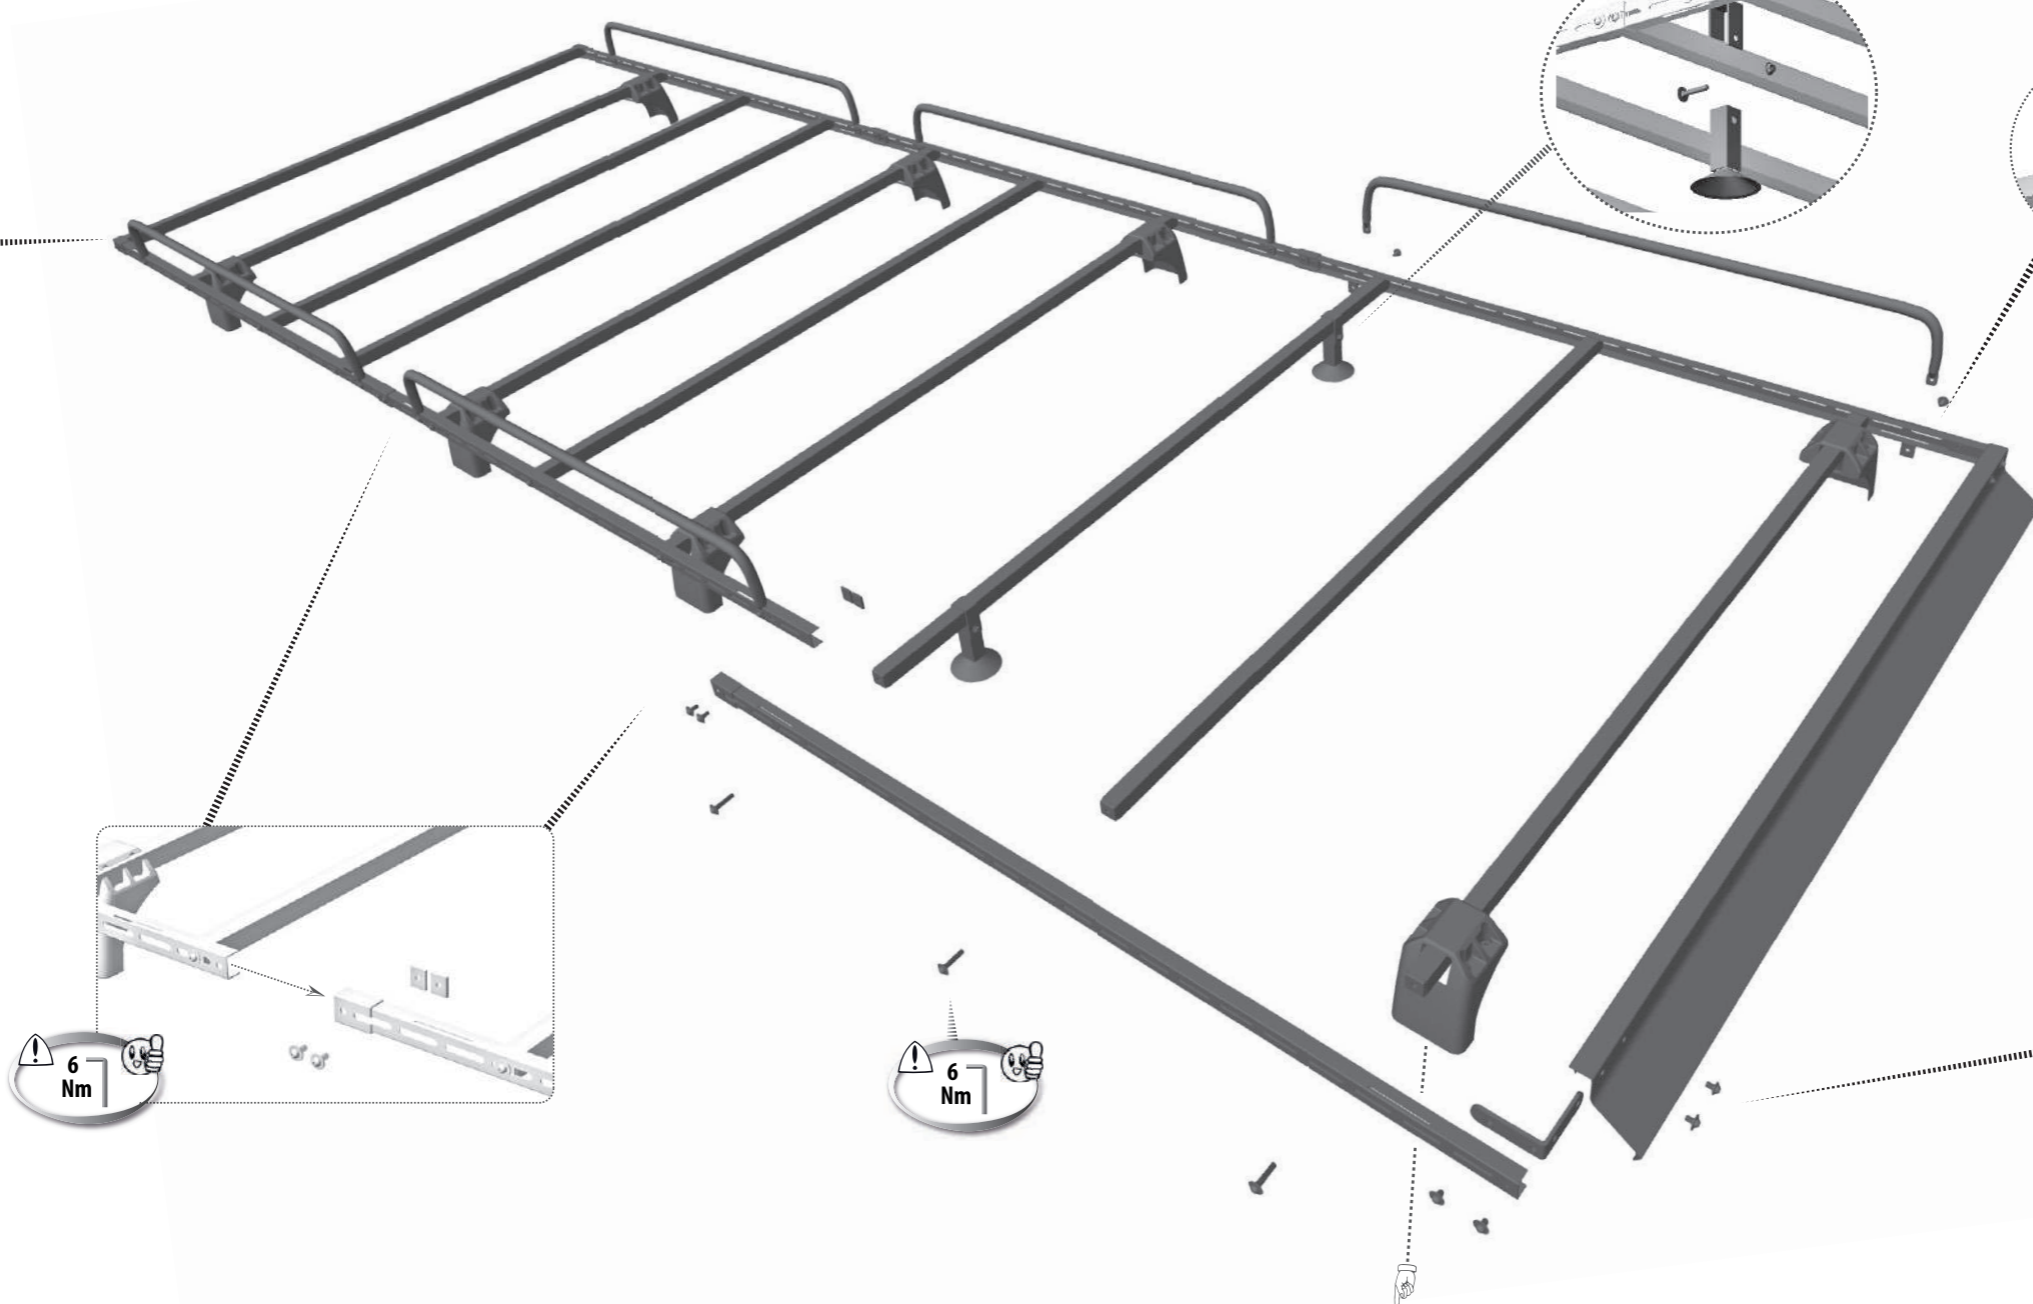

- CITROËN JUMPER L3 - H3
- FIAT DUCATO L3 - H3
- PEUGEOT BOXER L3 - H3
- OPEL MOVANO C L3 - H3

Zona delantera
Zone avant
Front zone
Zone anteriore
Vorderzone