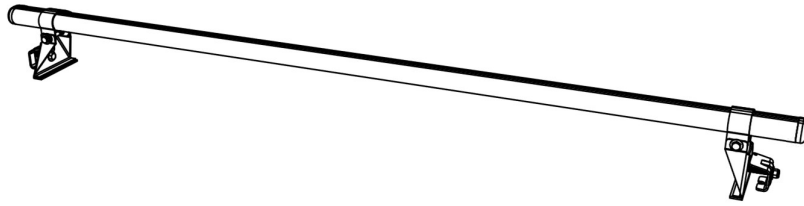

I2FL KammBar Instructions

CITY CRASH (✓)

According to ISO/ PAS 11154:2006

KammBar Fleet x 1
3.1kg/6.8lbs

Max
50kg/110lbs

KammBar Fleet

SA395 x 2

MS1632 x 4

MS1142 x 4

SA070 x 4
optional upgrade

Fitting Kit

20186003 x 4

FW002 (M8) x 16

FN006 (M8) x 8

PS006-120 x 4

FB003
(M8 x 65)
x 4

FS081
(M8 x 50)
x 4