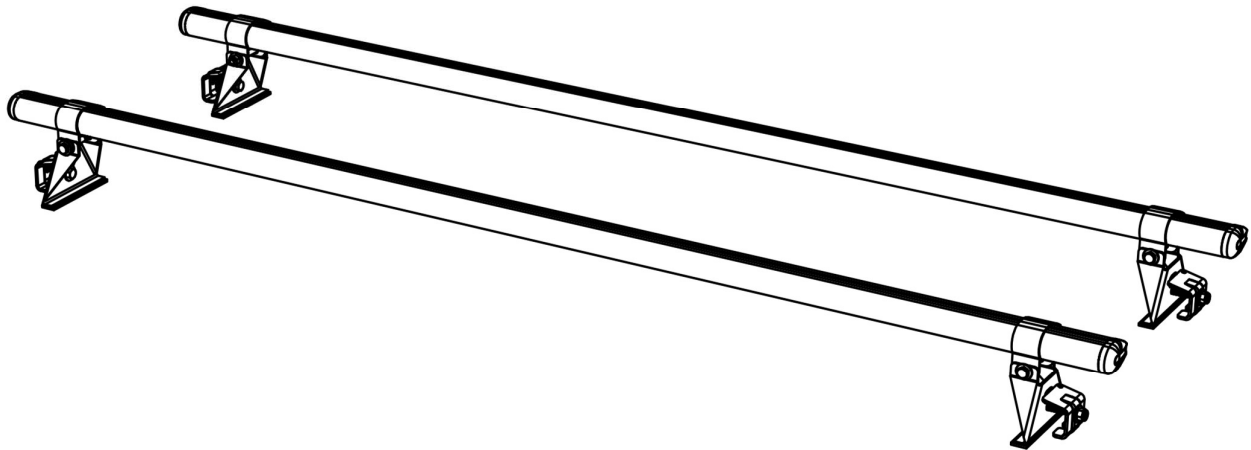

I2FL KammBar Instructions

CITY CRASH (✓)

According to ISO/ PAS 11154:2006

KammBar Fleet x 1
3.1kg/6.8lbs

Max
50kg/110lbs

KammBar Fleet

SA395 x 2

MS1632 x 4

MS1142 x 4

SA070 x 4
optional upgrade

Fitting Kit

20186003 x 4

FW002 (M8) x 16

FN006 (M8) x 8

PS006-120 x 4

FB003
(M8 x 65)
x 4

FS081
(M8 x 50)
x 4