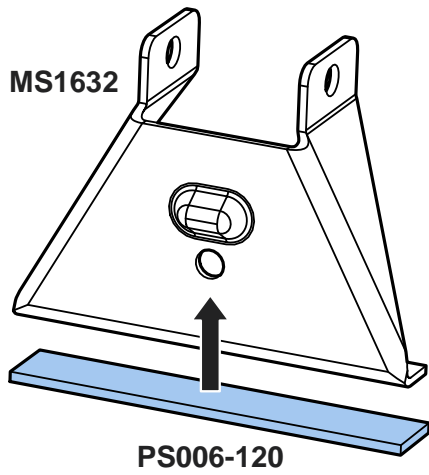

I3FL KammBar Instructions

CITY CRASH (✓)

According to ISO/ PAS 11154:2006

KammBar Fleet x 1
3.1kg/6.8lbs

Max
50kg/110lbs

KammBar Fleet

SA395 x 3

MS1632 x 6

MS1142 x 6

SA070 x 4
optional upgrade

Fitting Kit

20186003 x 6

FW002 (M8) x 24

FN006 (M8) x 12

PS006-120 x 6

FB003 (M8
x 65) x 6

FS081 (M8
x 50) x 6

1.

2.

3.

4.

5.

6.