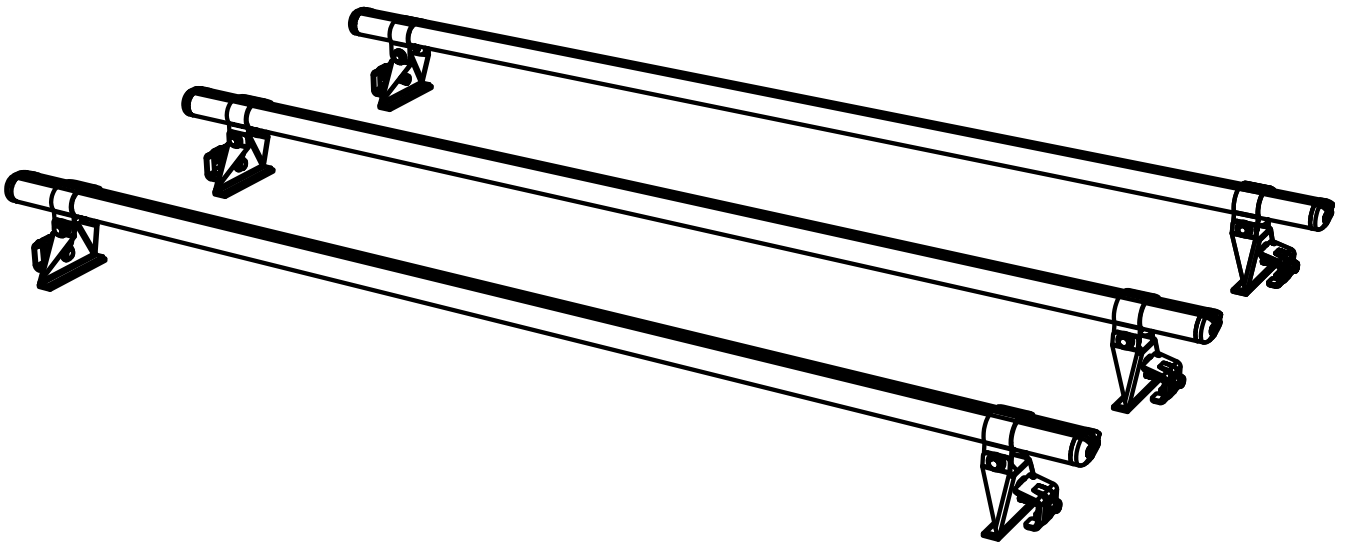

I3FL KammBar Instructions

CITY CRASH (✓)

According to ISO/ PAS 11154:2006

KammBar Fleet x 1
3.1kg/6.8lbs

Max
50kg/110lbs

KammBar Fleet

SA395 x 3

MS1632 x 6

MS1142 x 6

SA070 x 4
optional upgrade

Fitting Kit

20186003 x 6

FW002 (M8) x 24

FN006 (M8) x 12

PS006-120 x 6

FB003 (M8
x 65) x 6

FS081 (M8
x 50) x 6

1.

2.

3.

4.

5.

6.