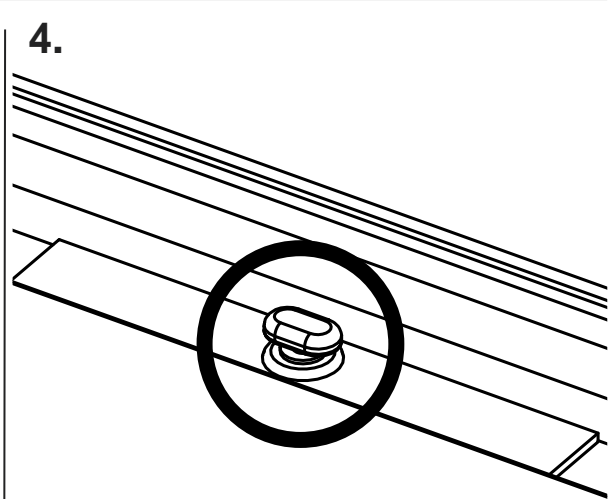

I3FL KammBar Instructions

CITY CRASH (✓)

According to ISO/ PAS 11154:2006

KammBar Fleet x 1
3.1kg/6.8lbs

Max
50kg/110lbs

KammBar Fleet

SA395 x 3

MS1632 x 6

FS081 (M8
x 50) x 6

1.

2.

3.

4.

5.

6.