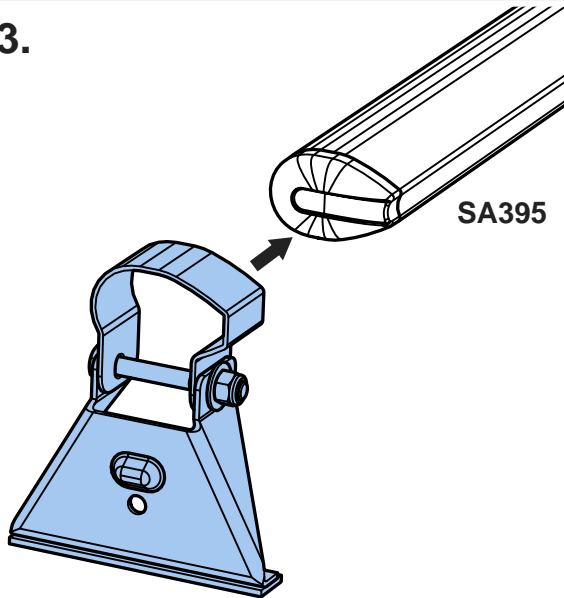

I3FL KammBar Instructions

CITY CRASH (✓)

According to ISO/ PAS 11154:2006

KammBar Fleet x 1
3.1kg/6.8lbs

Max
50kg/110lbs

KammBar Fleet

SA395 x 3

MS1632 x 6

FS081 (M8
x 50) x 6

1.

2.

3.

4.

5.

6.