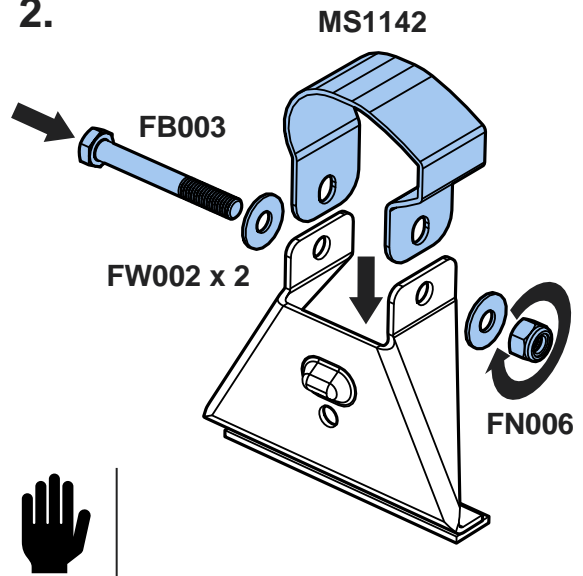

I3FL KammBar Instructions

CITY CRASH (✓)

According to ISO/ PAS 11154:2006

KammBar Fleet x 1
3.1kg/6.8lbs

Max
50kg/110lbs

KammBar Fleet

SA395 x 3

MS1632 x 6

MS1142 x 6

SA070 x 4
optional upgrade

Fitting Kit

20186003 x 6

FW002 (M8) x 24

FN006 (M8) x 12

PS006-120 x 6

FB003 (M8
x 65) x 6

FS081 (M8
x 50) x 6

1.

2.

3.

4.

5.

6.