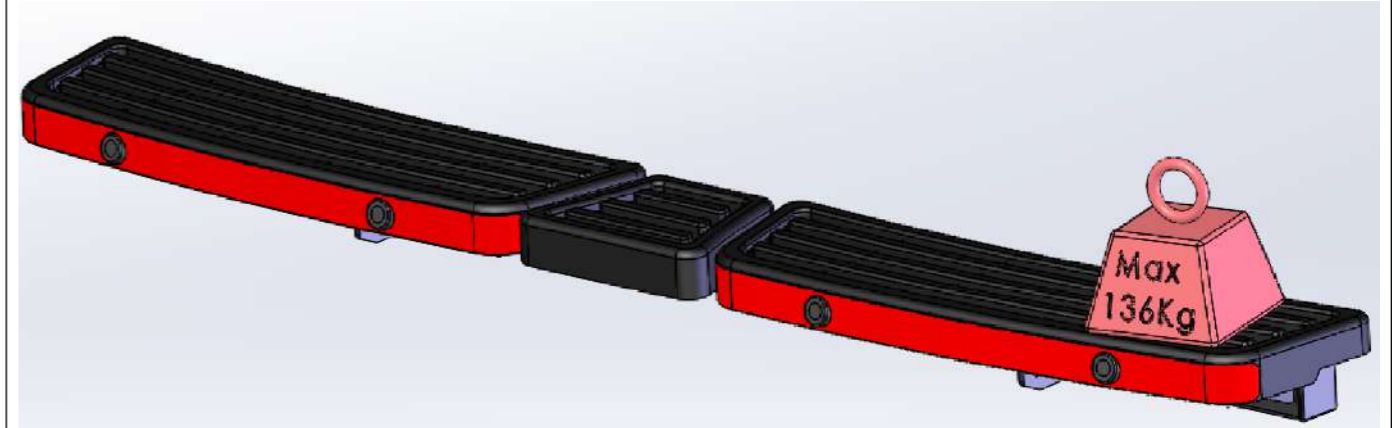

# FITTING INSTRUCTIONS

FITTING INSTRUCTIONS

FITTING KIT CONTENTS FK903  
(1:1)

1.

FB006 (M8 x 30) x 4

FS082 (M12 x 45) x 4

FN006 (M8) x 4

FW029 (M12) x 4

FW021 (M8) x 8

FW026 (M12) x 8

FW020 (M8) x 4

ACCESSSTEP	✗
IMPACT STEP	✓

FITTING TIME: 20 Minutes

2.

x 1

19mm x 1